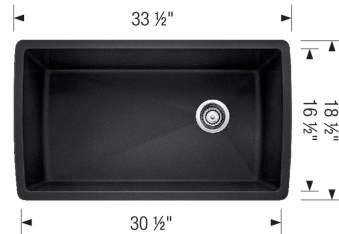

## DIAMOND SUPER SINGLE SILGRANIT

### Design and Planning Tips

- Min cabinet size: 36 in
- Bowl depth: 9,5 in ( 240.0 mm )

What is included:  
Installation instructions  
Cut-out template  
Limited Lifetime Warranty

Undermount installation only  
Minimum cabinet size: 36"  
Cut-out Dimensions:  
Cut-out Length: 30.75"  
Cut-out Width: 16.75"  
Cut-out Below Counter Depth: 10.29"  
Sink Bowl Dimensions:  
Sink Bowl Length (left-to-right): 30.5"  
Sink Bowl Width (front-to-back): 16.5"  
Sink Bowl Depth: 9.5"  
Drain hole compatible with 3.5" strainers or waste flanges  
To protect from damage, this model must be shipped on a pallet.  
Codes/Standards: CSA B45.8-18/IAPMO Z403-2018